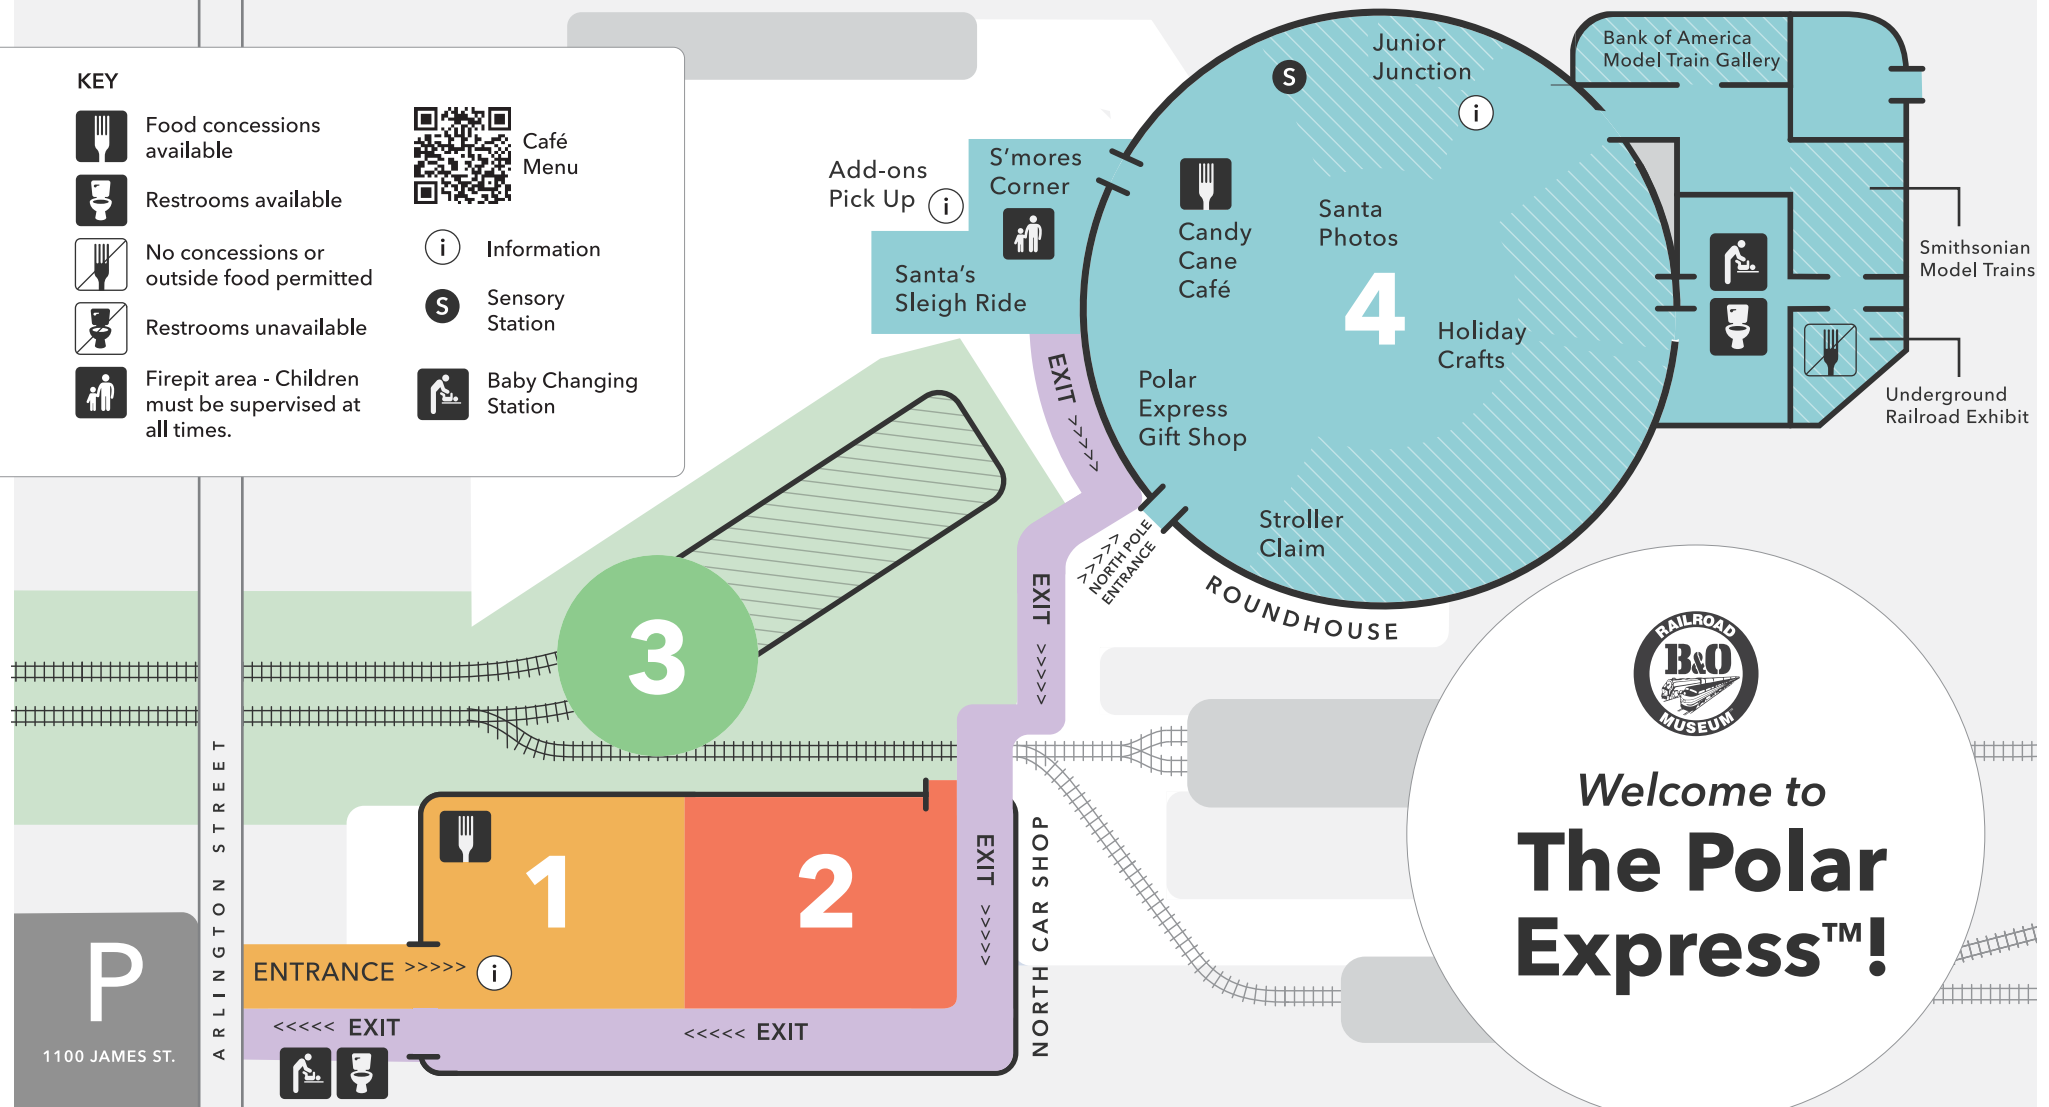

KEY

-  Food concessions available
-  Restrooms available
-  No concessions or outside food permitted
-  Restrooms unavailable
-  Firepit area - Children must be supervised at all times.

Café Menu

-  Information
-  Sensory Station
-  Baby Changing Station

Welcome to
The Polar Express™!

ZONES

1 Welcome Depot

Doors open at the time on your ticket.

- Admissions
- Stroller Check
- DJ & Dance Floor
- Gift Shop
- Sensory Kits Available
- Candy Cane Concessions
- Lost & Found

2 Show Intro

⌚ 10 min.
Lines open 20 min. after the time on your ticket.

- Meet the Hero Boy & the Conductor

3 Train Ride Experience

⌚ 1 hour for boarding & train ride

- Dancing Chefs
- Cookies & Hot Chocolate
- Story Reading
- Christmas Carols
- Santa Visits!

4 North Pole

Exit thru the North Car Shop

- Photos with Santa
- Gift Shop
- Candy Cane Café
- S'mores Corner & Santa's Sleigh Ride
- Holiday Crafts
- Model Trains
- Museum Exhibits
- Stroller Claim

P
1100 JAMES ST.